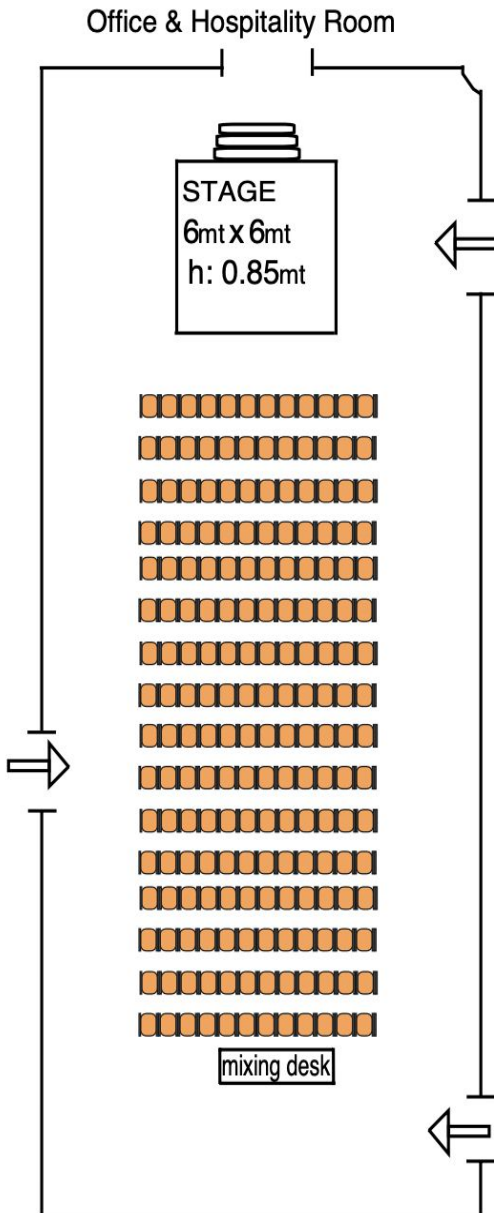

SALA VANNI

MusicusConcentus Tech Specs

Audience: 192 fully seated hall

Stage and Console Power: 2x16 Ampere
CEE plugs

P.A. :

2x top Martin Audio F12 12"
2x sub Martin Audio S15 15"
1x Power Amp Lab IP2100
1x Digital Stage Box "Behringer S32"

Mic Stands:

9 x Tall boom stands
2 x Short boom stands
1 x Table stand
1 x Table/Kick mini stand

VIDEO:

1x ViviTek 5500 lumen HDMI laser Projector

EXTRAS:

3x Cat6 Ethernet cables "Stage to Console"
3x Video SDI cables "Stage to Console"
1x Cat 6 Ethernet "Router to Console"